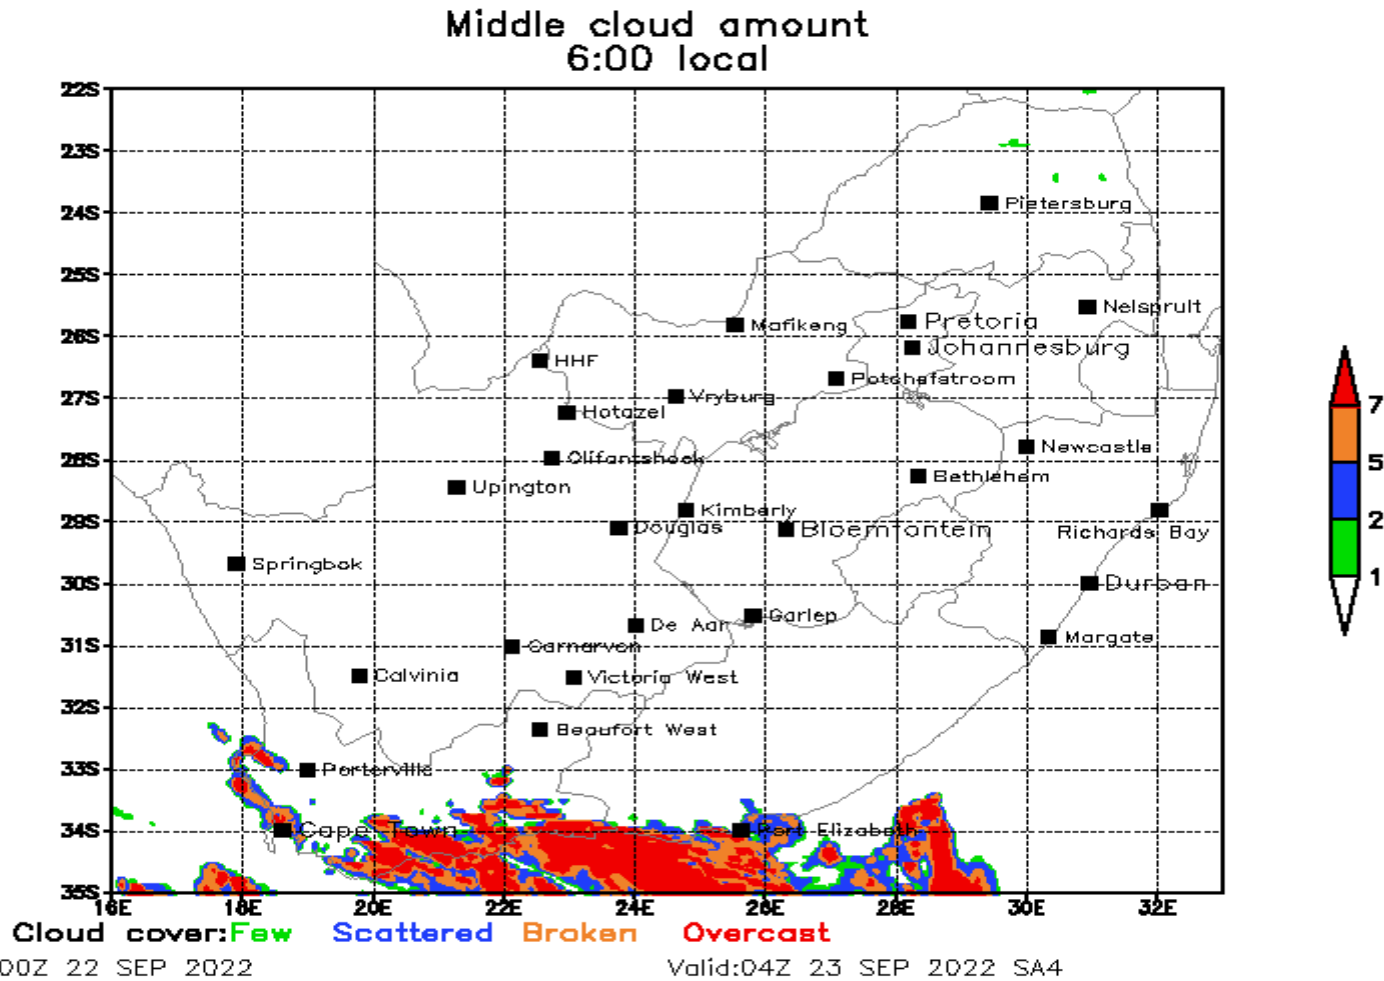

Telephone Number: 011 928 6433
Email: camuhelpdesk@atns.co.za

Last Update: Thursday, 22 September 2022 16:43 South African local time
Next Telcon: every week day @ 0630 UTC excl public holidays

Mid-Level Cloud at 04z