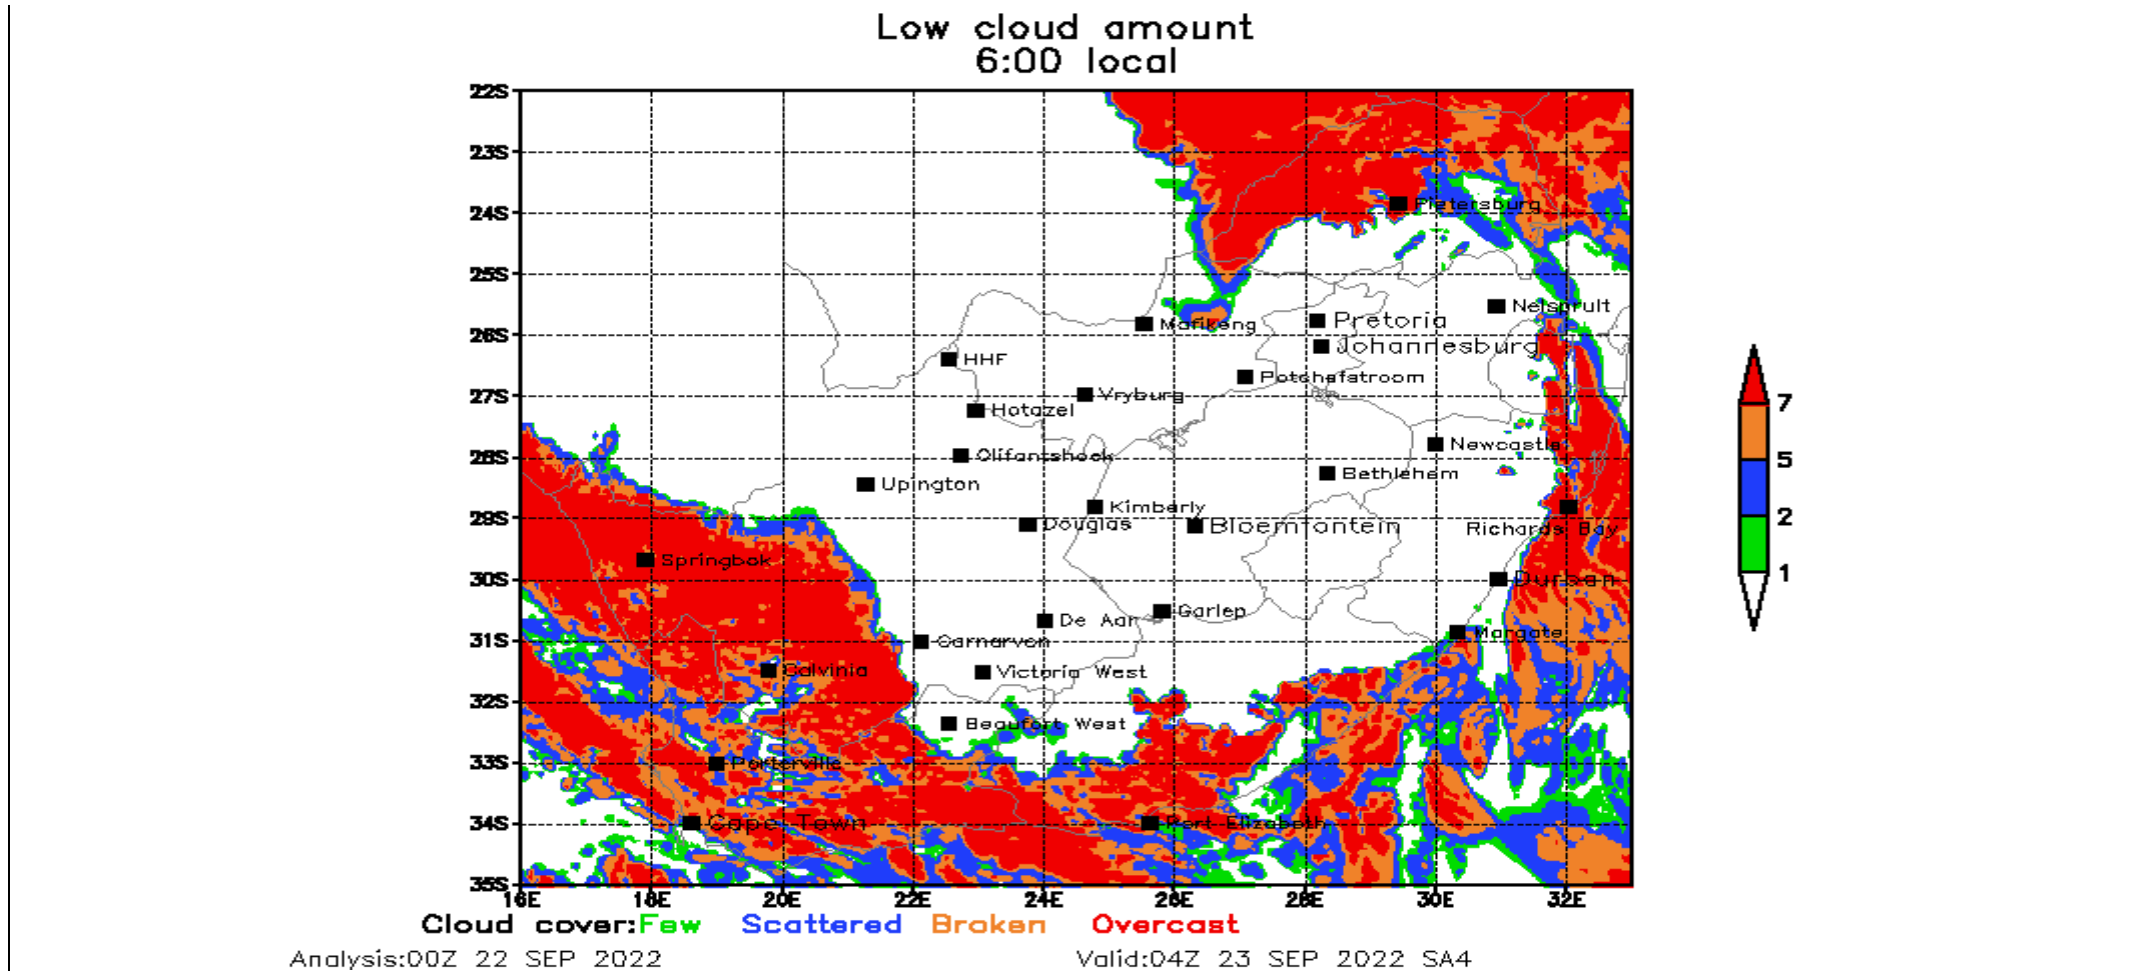

Telephone Number: 011 928 6433
Email: camuhelpdesk@atns.co.za

Last Update: Thursday, 22 September 2022 16:43 South African local time
Next Telcon: every week day @ 0630 UTC excl public holidays

Low Cloud at 04z