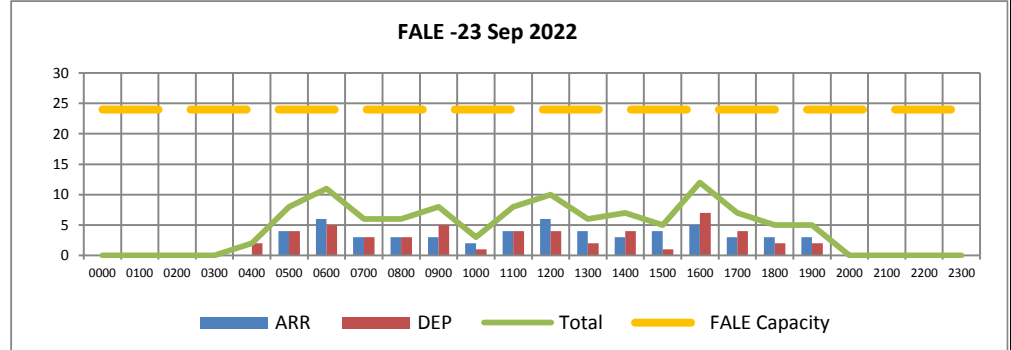

Telephone Number: 011 928 6433
Email: camuhelpdesk@atns.co.za

Last Update: Thursday, 22 September 2022 16:43 South African local time
Next Telcon: every week day @ 0630 UTC excl public holidays

Airport Slots Demand (Strategic)

Airport Slots Demand (Strategic)

Capacity	30	30	53	24	24	30	18	18	24	
Airport	FAOR			FACT			FALE			
ARR/DEP/TOT UTC	ARR	DEP	TOT	ARR	DEP	TOT	ARR	DEP	TOT	
0000	0100	1	3	4	1	0	1	0	0	0
0100	0200	2	2	4	1	1	2	0	0	0
0200	0300	0	2	2	2	0	2	0	0	0
0300	0400	0	6	6	0	2	2	0	0	0
0400	0500	3	24	27	0	11	11	0	2	2
0500	0600	14	10	24	0	3	3	4	4	8
0600	0700	15	18	33	5	4	9	6	5	11
0700	0800	24	14	38	9	5	14	3	3	6
0800	0900	19	26	45	8	12	20	3	3	6
0900	1000	15	23	38	5	5	10	3	5	8
1000	1100	15	16	31	5	1	6	2	1	3
1100	1200	14	21	35	7	7	14	4	4	8
1200	1300	20	9	29	10	8	18	6	4	10
1300	1400	30	20	50	5	8	13	4	2	6
1400	1500	24	28	52	10	8	18	3	4	7
1500	1600	16	12	28	6	10	16	4	1	5
1600	1700	16	18	34	4	3	7	5	7	12
1700	1800	20	10	30	7	8	15	3	4	7
1800	1900	12	8	20	8	2	10	3	2	5
1900	2000	14	4	18	4	3	7	3	2	5
2000	2100	4	1	5	4	0	4	0	0	0
2100	2200	4	2	6	0	1	1	0	0	0
2200	2300	3	3	6	0	0	0	0	0	0
2300	2400	1	3	4	0	0	0	0	0	0
Above	24	24	42	19	19	24	14	14	19	
Above	27	27	48	22	22	27	16	16	22