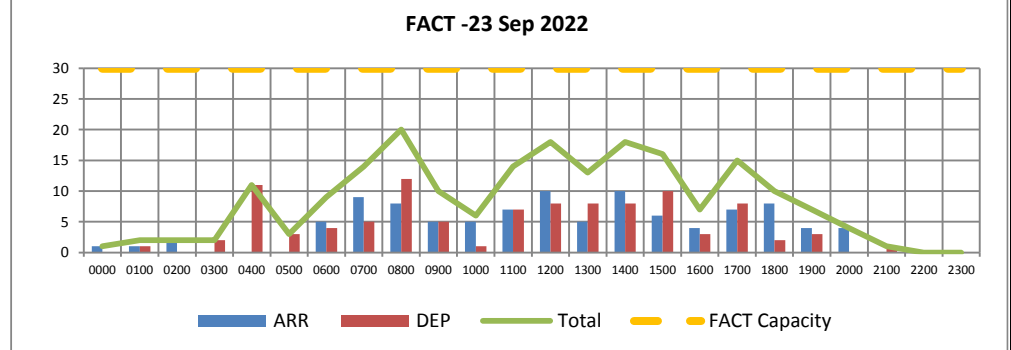

Telephone Number: 011 928 6433
Email: camuhelpdesk@atns.co.za

Last Update: Thursday, 22 September 2022 16:43 South African local time
Next Telcon: every week day @ 0630 UTC excl public holidays

Airport Slots Demand (Strategic)

Airport Slots Demand (Strategic)

Capacity	30	30	53	24	24	30	18	18	24	
Airport	FAOR			FACT			FALE			
ARR/DEP/TOT UTC	ARR	DEP	TOT	ARR	DEP	TOT	ARR	DEP	TOT	
0000	0100	1	3	4	1	0	1	0	0	0
0100	0200	2	2	4	1	1	2	0	0	0
0200	0300	0	2	2	2	0	2	0	0	0
0300	0400	0	6	6	0	2	2	0	0	0
0400	0500	3	24	27	0	11	11	0	2	2
0500	0600	14	10	24	0	3	3	4	4	8
0600	0700	15	18	33	5	4	9	6	5	11
0700	0800	24	14	38	9	5	14	3	3	6
0800	0900	19	26	45	8	12	20	3	3	6
0900	1000	15	23	38	5	5	10	3	5	8
1000	1100	15	16	31	5	1	6	2	1	3
1100	1200	14	21	35	7	7	14	4	4	8
1200	1300	20	9	29	10	8	18	6	4	10
1300	1400	30	20	50	5	8	13	4	2	6
1400	1500	24	28	52	10	8	18	3	4	7
1500	1600	16	12	28	6	10	16	4	1	5
1600	1700	16	18	34	4	3	7	5	7	12
1700	1800	20	10	30	7	8	15	3	4	7
1800	1900	12	8	20	8	2	10	3	2	5
1900	2000	14	4	18	4	3	7	3	2	5
2000	2100	4	1	5	4	0	4	0	0	0
2100	2200	4	2	6	0	1	1	0	0	0
2200	2300	3	3	6	0	0	0	0	0	0
2300	2400	1	3	4	0	0	0	0	0	0
Above	24	24	42	19	19	24	14	14	19	
Above	27	27	48	22	22	27	16	16	22