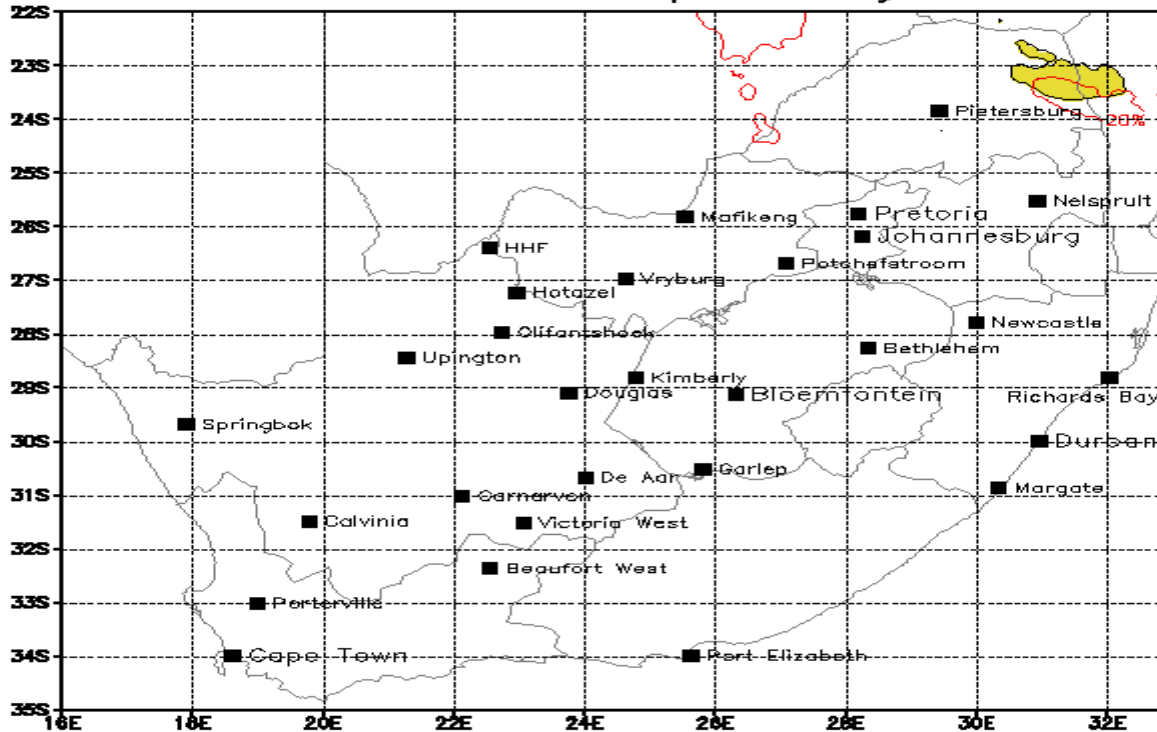

Telephone Number: 011 928 6433
Email: camuhelpdesk@atns.co.za

Last Update: Thursday, 22 September 2022 16:43 South African local time
Next Telcon: every week day @ 0630 UTC excl public holidays

Weather Overview

Thunderstorm Probability

Analysis:00Z 21 SEP 2022

Valid:15Z 22 SEP 2022 SA4

Thunderstorm probability

Thunderstorm distribution: 20%; 40%; 60%; >80%;
Shaded area=TS prob at 14:00 redlines show 17:00