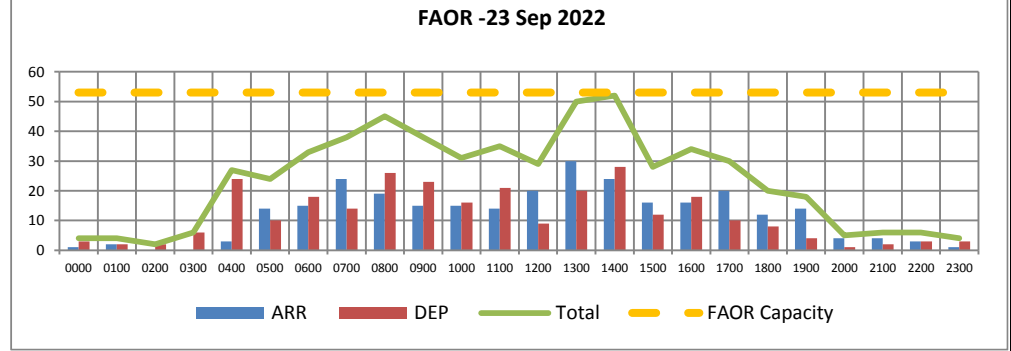

Telephone Number: 011 928 6433
Email: camuhelpdesk@atns.co.za

Last Update: Thursday, 22 September 2022 16:43 South African local time
Next Telcon: every week day @ 0630 UTC excl public holidays

Airport Slots Demand (Strategic)

Airport Slots Demand (Strategic)

Capacity	30	30	53	24	24	30	18	18	24	
Airport	FAOR			FACT			FALE			
ARR/DEP/TOT UTC	ARR	DEP	TOT	ARR	DEP	TOT	ARR	DEP	TOT	
0000	0100	1	3	4	1	0	1	0	0	0
0100	0200	2	2	4	1	1	2	0	0	0
0200	0300	0	2	2	2	0	2	0	0	0
0300	0400	0	6	6	0	2	2	0	0	0
0400	0500	3	24	27	0	11	11	0	2	2
0500	0600	14	10	24	0	3	3	4	4	8
0600	0700	15	18	33	5	4	9	6	5	11
0700	0800	24	14	38	9	5	14	3	3	6
0800	0900	19	26	45	8	12	20	3	3	6
0900	1000	15	23	38	5	5	10	3	5	8
1000	1100	15	16	31	5	1	6	2	1	3
1100	1200	14	21	35	7	7	14	4	4	8
1200	1300	20	9	29	10	8	18	6	4	10
1300	1400	30	20	50	5	8	13	4	2	6
1400	1500	24	28	52	10	8	18	3	4	7
1500	1600	16	12	28	6	10	16	4	1	5
1600	1700	16	18	34	4	3	7	5	7	12
1700	1800	20	10	30	7	8	15	3	4	7
1800	1900	12	8	20	8	2	10	3	2	5
1900	2000	14	4	18	4	3	7	3	2	5
2000	2100	4	1	5	4	0	4	0	0	0
2100	2200	4	2	6	0	1	1	0	0	0
2200	2300	3	3	6	0	0	0	0	0	0
2300	2400	1	3	4	0	0	0	0	0	0
Above	24	24	42	19	19	24	14	14	19	
Above	27	27	48	22	22	27	16	16	22