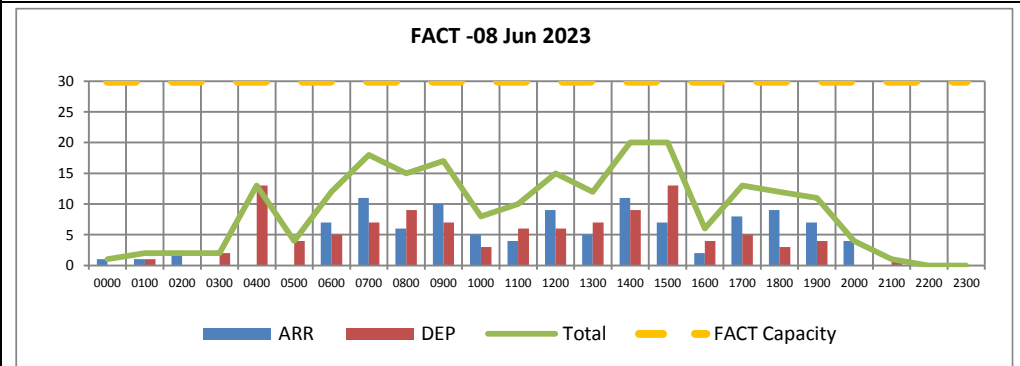

Telephone Number: 011 928 6433
Email: camuhelpdesk@atns.co.za

Last Update: Wednesday, 7 June 2023 16:23 South African local time
Teleconference commences at 0630UTC : Every WEEKDAY excl PH

Demand Overview

Airport slots Demand (Strategic)

Capacity	30	30	53	24	24	30	18	18	24	
Airport	FAOR			FACT			FALE			
ARR/DEP/TOT UTC	ARR	DEP	TOT	ARR	DEP	TOT	ARR	DEP	TOT	
0000	0100	2	2	4	1	0	1	0	0	0
0100	0200	1	3	4	1	1	2	0	0	0
0200	0300	0	3	3	2	0	2	0	0	0
0300	0400	3	7	10	0	2	2	0	0	0
0400	0500	2	29	31	0	13	13	0	2	2
0500	0600	10	11	21	0	4	4	5	7	12
0600	0700	21	13	34	7	5	12	7	4	11
0700	0800	25	21	46	11	7	18	3	5	8
0800	0900	20	27	47	6	9	15	1	2	3
0900	1000	14	25	39	10	7	17	3	2	5
1000	1100	14	18	32	5	3	8	3	2	5
1100	1200	12	17	29	4	6	10	6	4	10
1200	1300	19	15	34	9	6	15	2	5	7
1300	1400	30	19	49	5	7	12	3	2	5
1400	1500	23	20	43	11	9	20	2	4	6
1500	1600	17	15	32	7	13	20	6	1	7
1600	1700	18	17	35	2	4	6	7	7	14
1700	1800	22	9	31	8	5	13	6	6	12
1800	1900	11	9	20	9	3	12	1	3	4
1900	2000	11	4	15	7	4	11	2	2	4
2000	2100	6	2	8	4	0	4	0	0	0
2100	2200	4	4	8	0	1	1	0	0	0
2200	2300	4	4	8	0	0	0	0	0	0
2300	2400	1	4	5	0	0	0	0	0	0
Above	24	24	42	19	19	24	14	14	19	
Above	27	27	48	22	22	27	16	16	22