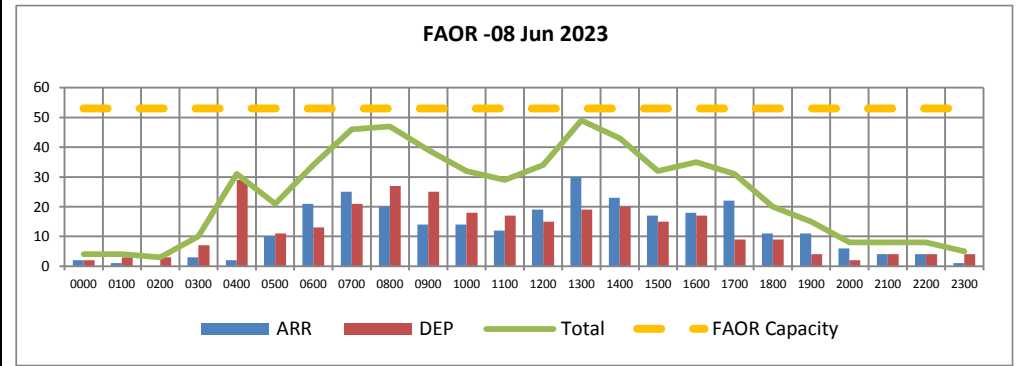

Telephone Number: 011 928 6433
Email: camuhelpdesk@atns.co.za

Last Update: Wednesday, 7 June 2023 16:23 South African local time
Teleconference commences at 0630UTC : Every WEEKDAY excl PH

Demand Overview

Airport slots Demand (Strategic)

Capacity	30	30	53	24	24	30	18	18	24	
Airport	FAOR			FACT			FALE			
ARR/DEP/TOT UTC	ARR	DEP	TOT	ARR	DEP	TOT	ARR	DEP	TOT	
0000	0100	2	2	4	1	0	1	0	0	0
0100	0200	1	3	4	1	1	2	0	0	0
0200	0300	0	3	3	2	0	2	0	0	0
0300	0400	3	7	10	0	2	2	0	0	0
0400	0500	2	29	31	0	13	13	0	2	2
0500	0600	10	11	21	0	4	4	5	7	12
0600	0700	21	13	34	7	5	12	7	4	11
0700	0800	25	21	46	11	7	18	3	5	8
0800	0900	20	27	47	6	9	15	1	2	3
0900	1000	14	25	39	10	7	17	3	2	5
1000	1100	14	18	32	5	3	8	3	2	5
1100	1200	12	17	29	4	6	10	6	4	10
1200	1300	19	15	34	9	6	15	2	5	7
1300	1400	30	19	49	5	7	12	3	2	5
1400	1500	23	20	43	11	9	20	2	4	6
1500	1600	17	15	32	7	13	20	6	1	7
1600	1700	18	17	35	2	4	6	7	7	14
1700	1800	22	9	31	8	5	13	6	6	12
1800	1900	11	9	20	9	3	12	1	3	4
1900	2000	11	4	15	7	4	11	2	2	4
2000	2100	6	2	8	4	0	4	0	0	0
2100	2200	4	4	8	0	1	1	0	0	0
2200	2300	4	4	8	0	0	0	0	0	0
2300	2400	1	4	5	0	0	0	0	0	0
Above	24	24	42	19	19	24	14	14	19	
Above	27	27	48	22	22	27	16	16	22