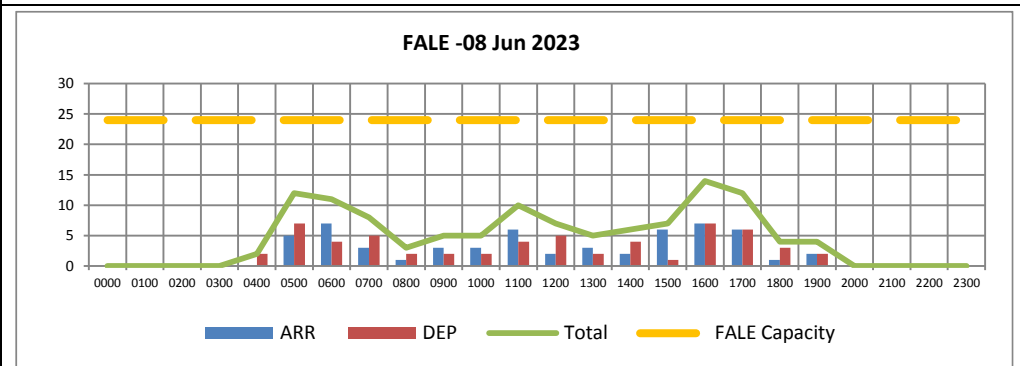

Telephone Number: 011 928 6433
Email: camuhelpdesk@atns.co.za

Last Update: Wednesday, 7 June 2023 16:23 South African local time
Teleconference commences at 0630UTC : Every WEEKDAY excl PH

Demand Overview

Airport slots Demand (Strategic)

Capacity	30	30	53	24	24	30	18	18	24	
Airport	FAOR			FACT			FALE			
ARR/DEP/TOT UTC	ARR	DEP	TOT	ARR	DEP	TOT	ARR	DEP	TOT	
0000	0100	2	2	4	1	0	1	0	0	0
0100	0200	1	3	4	1	1	2	0	0	0
0200	0300	0	3	3	2	0	2	0	0	0
0300	0400	3	7	10	0	2	2	0	0	0
0400	0500	2	29	31	0	13	13	0	2	2
0500	0600	10	11	21	0	4	4	5	7	12
0600	0700	21	13	34	7	5	12	7	4	11
0700	0800	25	21	46	11	7	18	3	5	8
0800	0900	20	27	47	6	9	15	1	2	3
0900	1000	14	25	39	10	7	17	3	2	5
1000	1100	14	18	32	5	3	8	3	2	5
1100	1200	12	17	29	4	6	10	6	4	10
1200	1300	19	15	34	9	6	15	2	5	7
1300	1400	30	19	49	5	7	12	3	2	5
1400	1500	23	20	43	11	9	20	2	4	6
1500	1600	17	15	32	7	13	20	6	1	7
1600	1700	18	17	35	2	4	6	7	7	14
1700	1800	22	9	31	8	5	13	6	6	12
1800	1900	11	9	20	9	3	12	1	3	4
1900	2000	11	4	15	7	4	11	2	2	4
2000	2100	6	2	8	4	0	4	0	0	0
2100	2200	4	4	8	0	1	1	0	0	0
2200	2300	4	4	8	0	0	0	0	0	0
2300	2400	1	4	5	0	0	0	0	0	0
Above	24	24	42	19	19	24	14	14	19	
Above	27	27	48	22	22	27	16	16	22